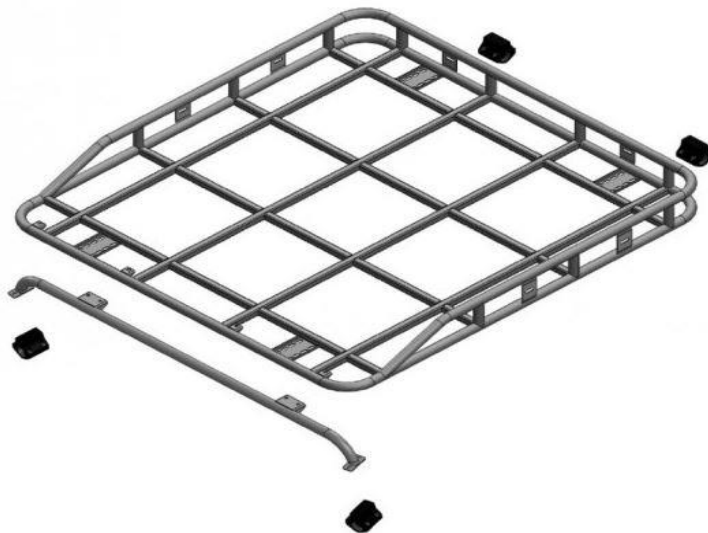

Toyota Land Cruiser HZJ79 Double Cab Pick-Up

Model Number	Price
--------------	-------

RRL245 OSRC

€ 753,75

Short luggage rail 'Explorer' Roof rack for mounting to Safety Devices' Land Rover Cruiser HZJ79 Double Cab Pick-Up roll cage RBT078 7SSS and RBT079 7SSS

RRL245 0LRC

€ 742,50

Long luggage rail 'Explorer' Roof rack for mounting to Safety Devices' Land Rover Cruiser HZJ79 Double Cab Pick-Up roll cage RBT078 7SSS and RBT079 7SSS

Toyota Land Cruiser HZJ79 Double Cab Pick-Up	
Model Number	Price
RRL245 OFRC	€ 749,25
	
<p>Full luggage rail 'Explorer' Roof rack for mounting to Safety Devices' Land Rover Cruiser HZJ79 Double Cab Pick-Up roll cage RBT078 7SSS and RBT079 7SSS</p> 	
RRL245 OFL	€ 189,00
<p>Marine ply floor for 1,6m x 1,4m rack</p>	
