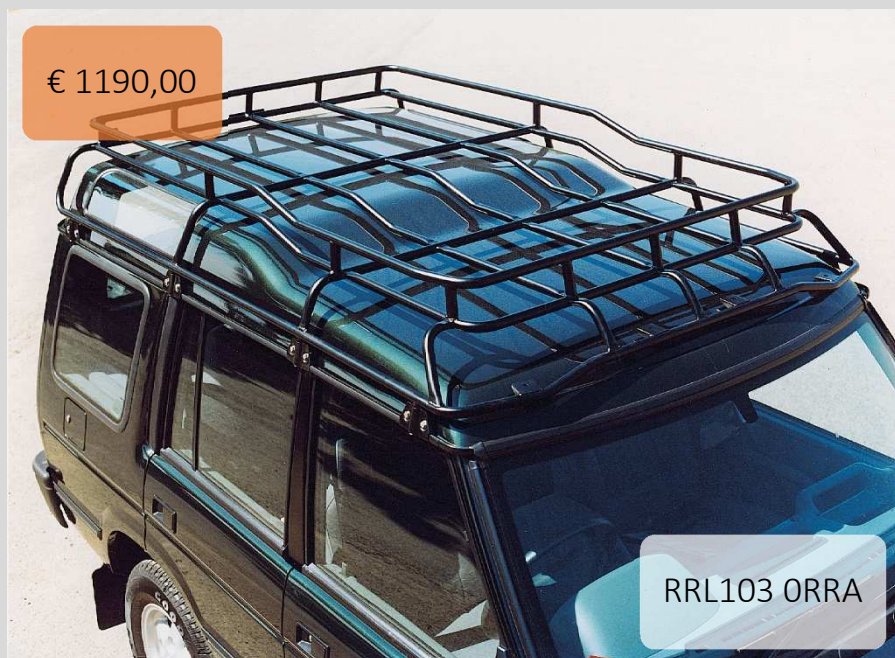

## Discovery I – without roof rails

## Discovery I – with roof rails

Discovery Highlander: Full length split level tubular roof rack that is styled to the roof making it look part of the vehicle. Incorporates four lamp mounts on the front rail and one on the rear. Fixes to the gutter rail with clamps and stainless steel fixings. Finished in satin black powder coat.